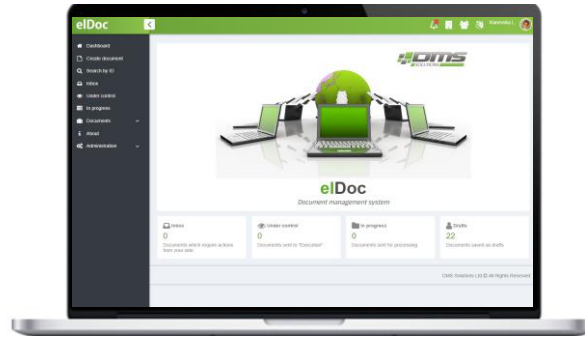

eIDocTM

Integrated Intelligent Automated Platform

Document Understanding | Intelligent Document Processing
Cognitive e2e Document Workflow Automation

eIDoc™

Enterprise level solution for **intelligent** document processing with world-class document recognition accuracy level, proved as a highly robust, reliable, scalable **integrated platform** for **end-to-end** intelligent document processing and document workflow **automation**

Online Collaboration

Document
Archive

Reporting &
Analytics

Security, Audit,
Log

Open API, RPA
Integration

BPM
engine

Smart Document
Search

elDoc is all what you need to digitize your business through intelligent (cognitive) automation capabilities

Assessment Results
& Reports

Visa / Travel
Documents

Payment
Slips / Advices

Suppliers
Forms

Bank
Statements

Financial
Statements

eIDoc responsive design makes it possible to manage your business document workflows and data from anywhere