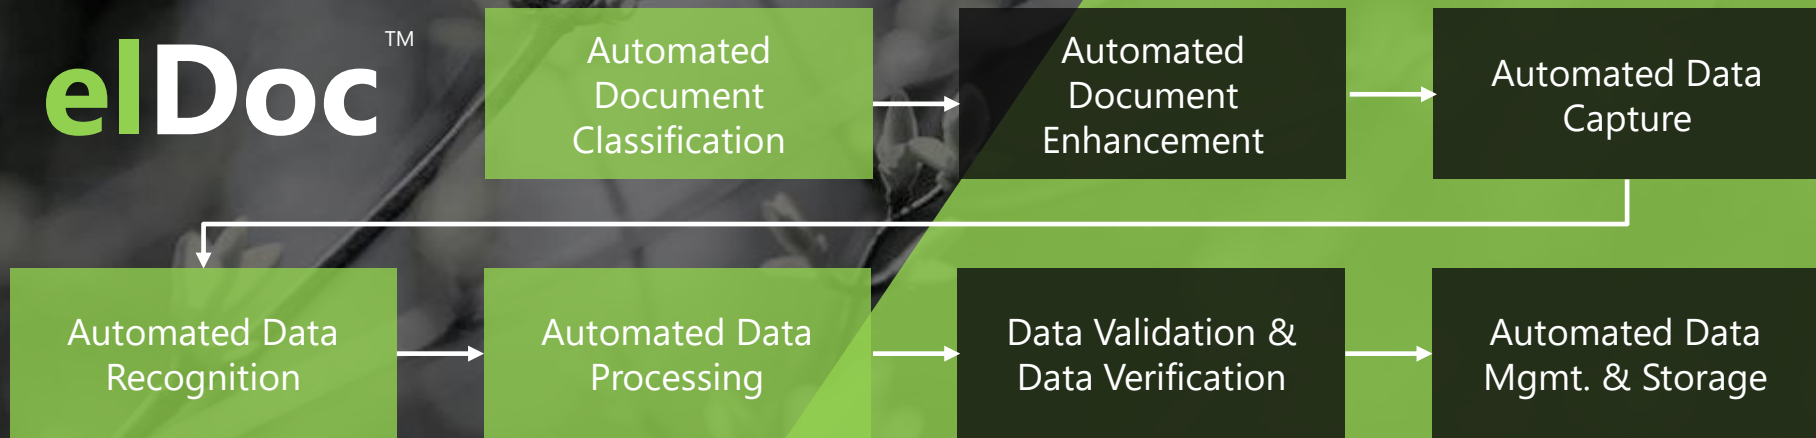

eIDocTM

Integrated Intelligent Automated Platform

Document Understanding | Intelligent Document Processing
Cognitive e2e Document Workflow Automation

eIDoc™

Enterprise level solution for **intelligent** document processing with world-class document recognition accuracy level, proved as a highly robust, reliable, scalable **integrated platform** for **end-to-end** intelligent document processing and document workflow **automation**

eIDoc is equipped with all required out-of-the-box functionalities to deliver true intelligent automation value

OCR, OMR, ICR
Support

Computer Vision
Support

Document
Enhancement

Process Flow
Designer

Document
Management

Online Collaboration

Document
Archive

Reporting &
Analytics

Security, Audit,
Log

Open API, RPA
Integration

BPM
engine

Smart Document
Search

elDoc is all what you need to digitize your business through intelligent (cognitive) automation capabilities